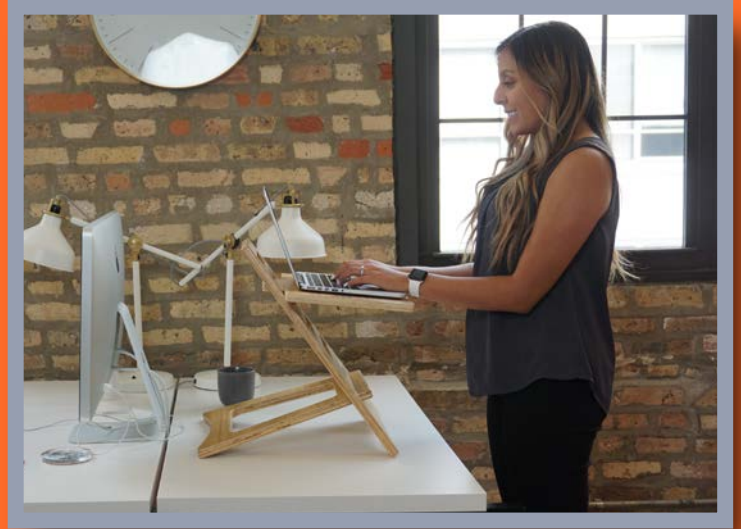

VICTOR® DC150A

Acacia Wood Laptop Riser

The DC150A is the perfect addition for improving your dorm room, bedroom, or small office setup. Ideal for college and high school students trying to integrate a standing desk solution into their room.

- Designed for laptop users looking to increase productivity and energy with a standing desk.
- Beautifully crafted from high density acacia wood, which features distinctive grain styling.
- Acacia wood is extremely durable, sustainable, and eco-friendly.
- Stylish desk that can fit with any décor and bring simplistic and minimalist design, with a modern look into your home or office.
- Perfect for dorm rooms, bedrooms, and small offices.
- Great for college and high school students trying to integrate a standing desk solution into their room.
- Assembles and disassembles in less than 60 seconds. No tools needed. Ready to use out of the box.
- Portable and easy to store.
- 5-slot ladder design for enhanced height adjustability.
- Work Surface for Laptop (in): 16.9 Wide x 11.8 Deep
- Product Height (in): 16.5 at angle

Work Surface (in.)	16.9" W x 11.8" D
Work Surface Height	7.6" - 14.8"
Product Height	16.5"
Model Weight	7.9 lbs
Maximum Weight Capacity	10 lbs

Material	Acacia Wood
Laminate Coated Desk	No
Assembly	Minimal
Warranty	3 Year Limited