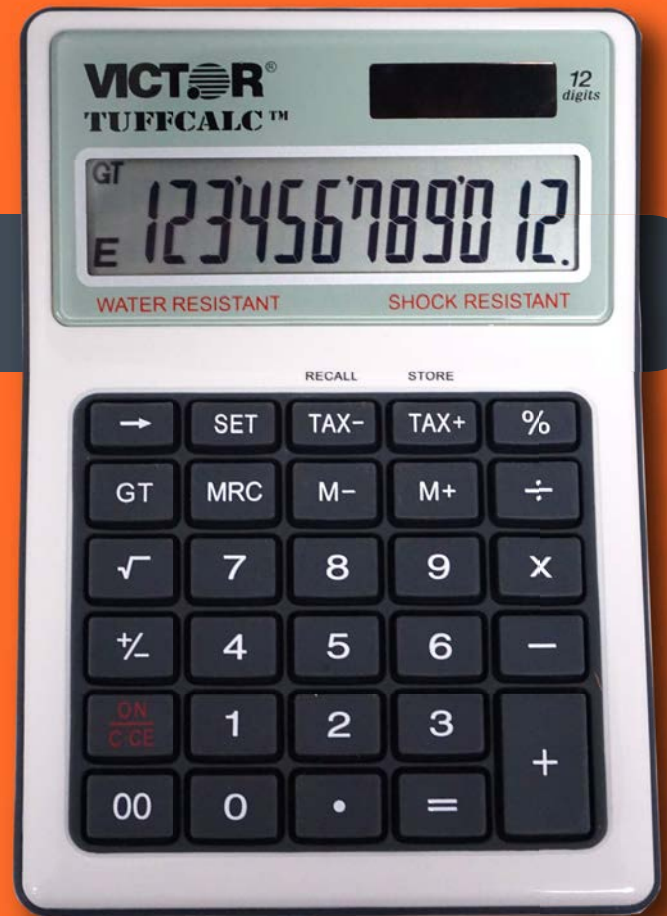

### Tuff Calc: Water and Shock Resistant with Tax

12 digit water and shock resistant calculator is great for restaurants, schools, construction, healthcare and hotels. TuffCalc™ features an extra large, angled LCD display. Washable with soap and water. Calculator includes an acrylic protected display, sealed rubber keypad and rubber gasket surround for extreme durability.

Size (in)	6.7 D x 4.7 W x 1.8 H	Loan Wizard	No
Weight (oz)	6.3	Cost/Sell/Margin Keys	No
Product Color	White and Black	Mark Up Key	No
Warranty (yrs)	2	Automatic Tax Keys	Yes
Power Source	Hybrid (Solar/Battery)	Independent Memory	3 Key
Battery Type	LR44	Auto Replay	No
Number of Digits	12	Check/Correct	No
Digit Size (mm)	17	Percent Key	Yes
Adjustable or Angled	Fixed Angle	Change Sign Key	Yes
Key Type	Rubber	Square Root Key	Yes
AntiMicrobial	No	Round Up/Down Switch	No
Recycled Plastic	No	Selectable Decimal Setting	No
Water/Shock Resistant	Yes	Grand Total	Yes
Financial Calculations	No	Backspace Key	Yes
Scientific Calculations	No	Automatic Constants	Yes
Currency Conversion	No	Slide On Cover	No