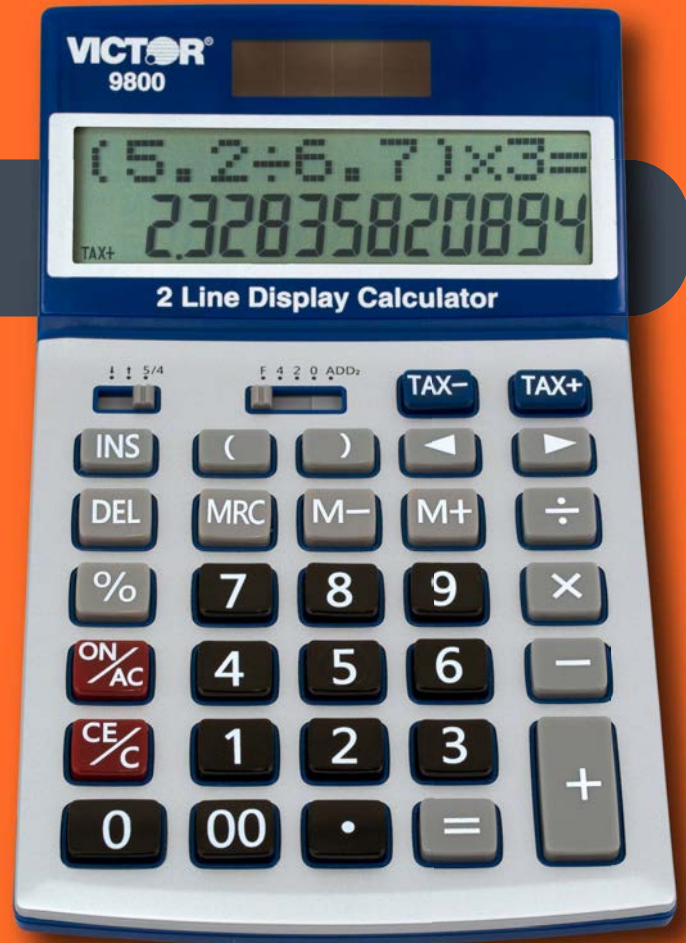

### 2-Line Display Easy Check™ Calculator

12 digit calculator is perfect for desktop use at home or in the office. The two-line display records and shows up to 100 key strokes. Left and right arrow keys allow the user to check entries. Insert and delete keys enable modification and correction of calculations. Parentheses keys enable complex calculations. Other functions include: automatic tax keys, selectable decimal and rounding slide switches, percent key, 3 key independent memory and automatic power down.

Size (in)	7.25 x 4.25 x 1.25	Two Line Display	Yes
Weight (oz)	5.6	Cost/Sell/Margin Keys	No
Product Color	Blue and White	Mark Up Key	No
Warranty (yrs)	2	Automatic Tax Keys	Yes
Power Source	Hybrid (Solar/Battery)	Independent Memory	Yes: 3 Key
Battery Type	L1131	Auto Replay	No
Number of Digits	12	Check/Correct	Yes
Digit Size (mm)	12	Percent Key	Yes
Adjustable or Angled	Adjustable Angle	Change Sign Key	No
Key Type	Plastic	Square Root Key	No
AntiMicrobial	No	Round Up/Down Switch	Yes
Recycled Plastic	No	Selectable Decimal Setting	Yes
Water/Shock Resistant	No	Grand Total	No
Insert Key	Yes	Backspace Key	Yes
Delete Key	Yes	Automatic Constants	Yes
Parentheses Key	Yes	Slide On Cover	No