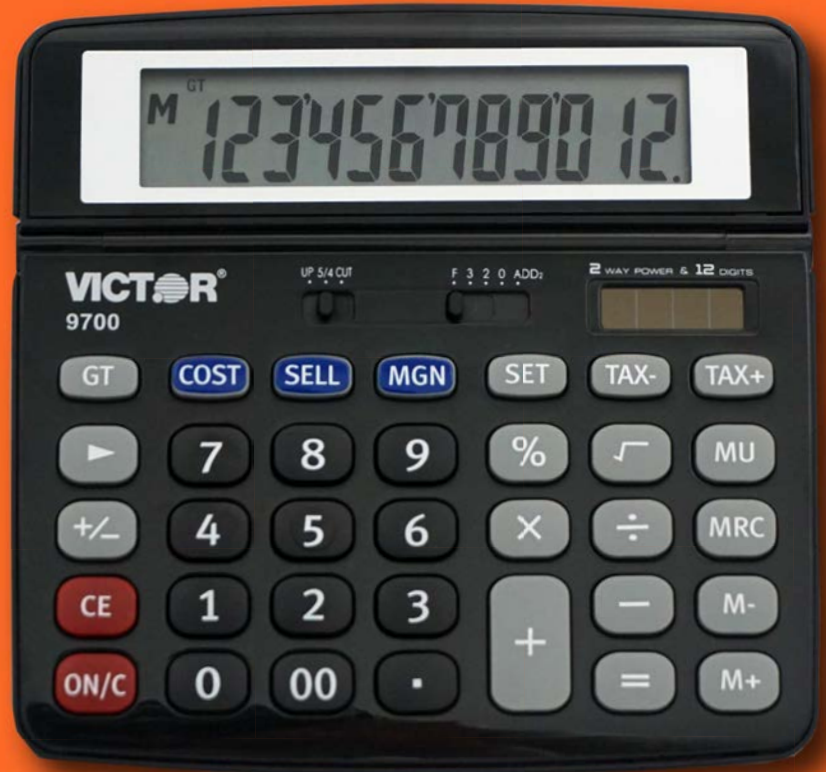

VICTOR®

Model 9700

Desktop Business Calculator with Cost-Sell-Margin

12 digit calculator is perfect for desktop use either at home or in the office. Features an extra large LCD tilt display. Cost/sell/margin keys make for quick and easy calculations. Other functions include: mark up key, automatic tax keys, selectable decimal and rounding slide switches, square root key, grand total key, percent key, change sign key, backspace key, 3 key independent memory and automatic power down.

Size (in)	5.6 D x 6.0 W x 0.5 H	Loan Wizard	Yes
Weight (oz)	6.4	Cost/Sell/Margin Keys	Yes
Product Color	Black	Mark Up Key	No
Warranty (yrs)	2	Automatic Tax Keys	Yes
Power Source	Hybrid (Solar/Battery)	Independent Memory	Yes
Battery Type	L1131	Auto Replay	No
Number of Digits	12	Check/Correct	No
Digit Size (mm)	17	Percent Key	Yes
Adjustable or Angled	Adjustable	Change Sign Key	Yes
Key Type	Plastic	Square Root Key	Yes
AntiMicrobial	No	Round Up/Down Switch	No
Recycled Plastic	No	Selectable Decimal Setting	Yes
Water/Shock Resistant	No	Grand Total	Yes
Financial Calculations	No	Backspace Key	Yes
Scientific Calculations	No	Automatic Constants	Yes
Currency Conversion	No	Slide On Cover	No