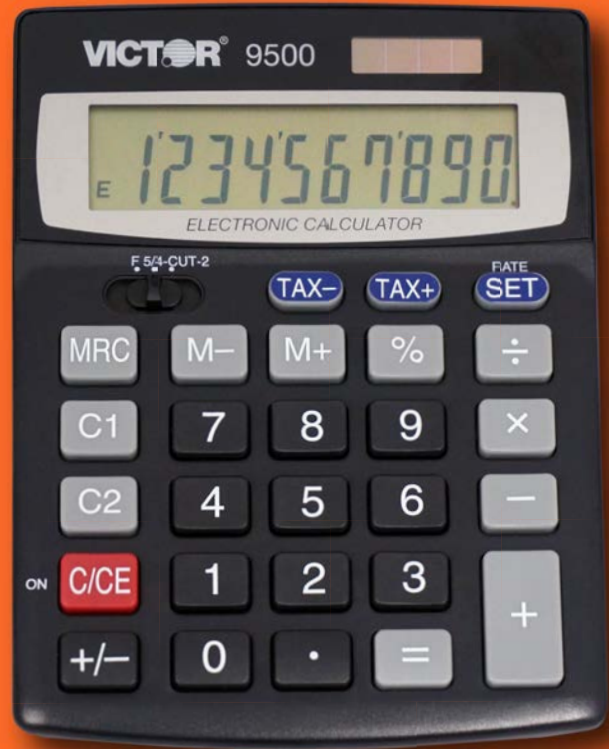

Tax and Currency Conversion Desk Calculator

10 digit calculator is perfect for the home or office.

Features a large, angled LCD display.

Easy-to-use currency keys make solving currency conversions simple.

Stylish black design with Hybrid (solar/battery) power.

Size (in)	5.3 D x 4.0 W x 0.9 H	Loan Wizard	No
Weight (oz)	3.3	Cost/Sell/Margin Keys	No
Product Color	Black	Mark Up Key	No
Warranty (yrs)	2	Automatic Tax Keys	Yes
Power Source	Hybrid (Solar/Battery)	Independent Memory	3 Key
Battery Type	LR1131	Auto Replay	No
Number of Digits	10	Check/Correct	No
Digit Size (mm)	13	Percent Key	Yes
Adjustable or Angled	Angled	Change Sign Key	Yes
Key Type	Plastic	Square Root Key	No
AntiMicrobial	No	Round Up/Down Switch	Yes
Recycled Plastic	50%	Selectable Decimal Setting	No
Water/Shock Resistant	No	Grand Total	No
Financial Calculations	No	Backspace Key	No
Scientific Calculations	No	Automatic Constants	Yes
Currency Conversion	Yes	Slide On Cover	No