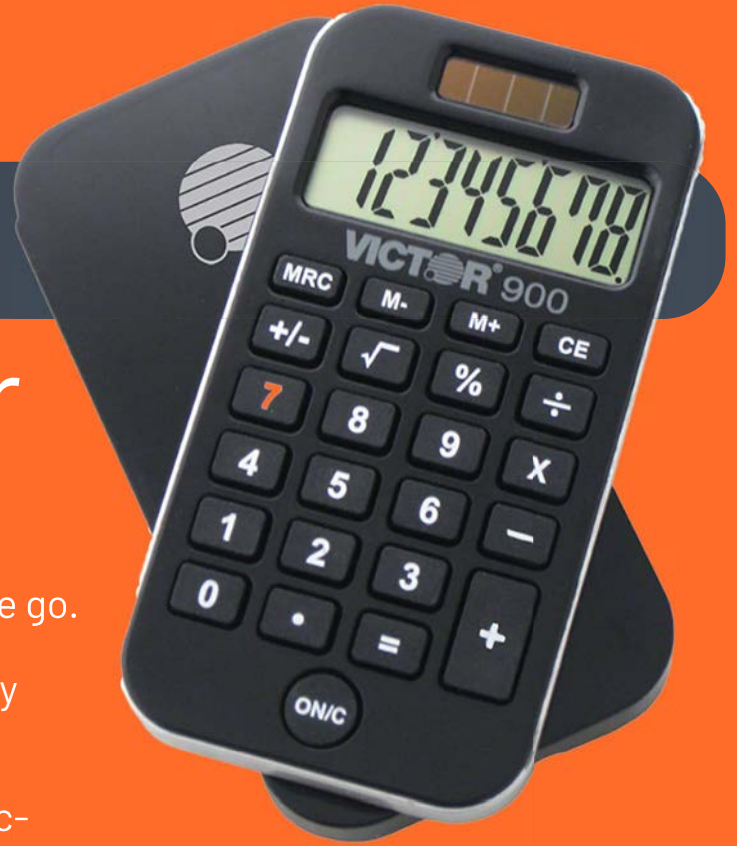

VICTOR®

Model 900

Pocket Calculator with Slide-On

8 digit calculator is perfect for school or on the go.

Features an extra large, LCD display and glossy black finish with metallic accents.

Environmentally friendly calculator is manufactured with 50% recycled plastic.

Size (in)	4.7 D x 2.7 W x 0.3 H	Cost/Sell/Margin Keys	No
Weight (oz)	2.4	Mark Up Key	No
Product Color	Black	Automatic Tax Keys	No
Warranty (yrs)	2	Independent Memory	3 Key
Power Source	Hybrid (Solar/Battery)	Auto Replay	No
Battery Type	AG10	Check/Correct	No
Number of Digits	8	Percent Key	Yes
Digit Size (mm)	14	Change Sign Key	Yes
Adjustable or Angled	N/A	Square Root Key	Yes
Key Type	Rubber	Round Up/Down Switch	No
Recycled Plastic	50%	Selectable Decimal Setting	No
Water/Shock Resistant	No	Grand Total	No
Financial Calculations	No	Backspace Key	No
Scientific Calculations	No	Automatic Constants	Yes
Currency Conversion	No	Slide On Cover	Yes
Loan Wizard	No		