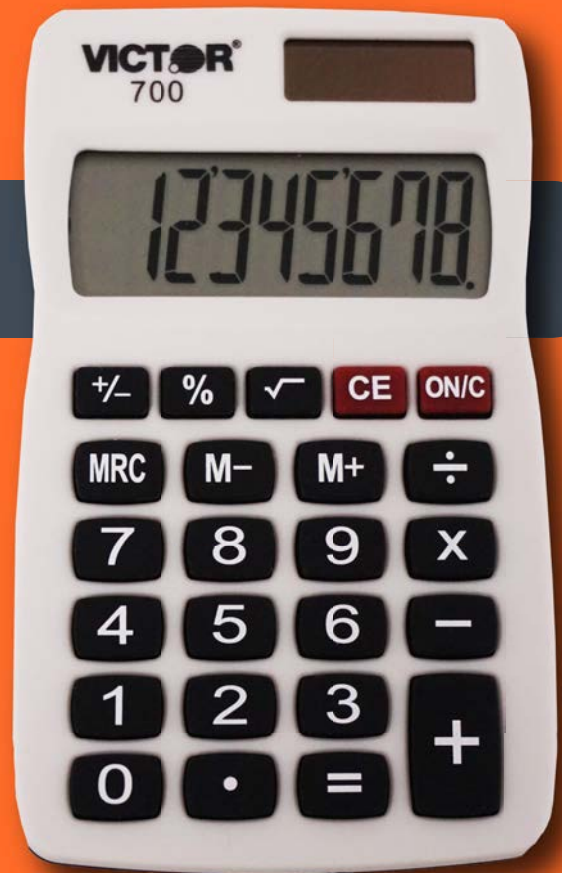

VICTOR®

Model 700

Pocket Calculator

8 digit pocket calculator is perfect for school, home or the office. The LCD display with extra large 14mm display digits is easy on the eyes. The calculator has an ergonomic shape with easy-grip contours that fits comfortably in your hands. The compact size increases portability and fits perfectly in your pocket or purse. Other functions include: non-slip rubber keys, percent key and square root key. Operates on hybrid power (solar/battery backup).

Size (in)	4.0 D x 2.5 W x 0.3 H	Loan Wizard	No
Weight (oz)	1.6	Cost/Sell/Margin Keys	No
Product Color	Off White	Mark Up Key	No
Warranty (yrs)	2	Automatic Tax Keys	No
Power Source	Hybrid (Solar/Battery)	Independent Memory	3 Key
Battery Type	AG10	Auto Replay	No
Number of Digits	8	Check/Correct	No
Digit Size (mm)	14	Percent Key	Yes
Adjustable or Angled	N/A	Change Sign Key	Yes
Key Type	Rubber	Square Root Key	Yes
AntiMicrobial	No	Round Up/Down Switch	No
Recycled Plastic	No	Selectable Decimal Setting	No
Water/Shock Resistant	No	Grand Total	No
Financial Calculations	No	Backspace Key	No
Scientific Calculations	No	Automatic Constants	Yes
Currency Conversion	No	Protective Cover	No