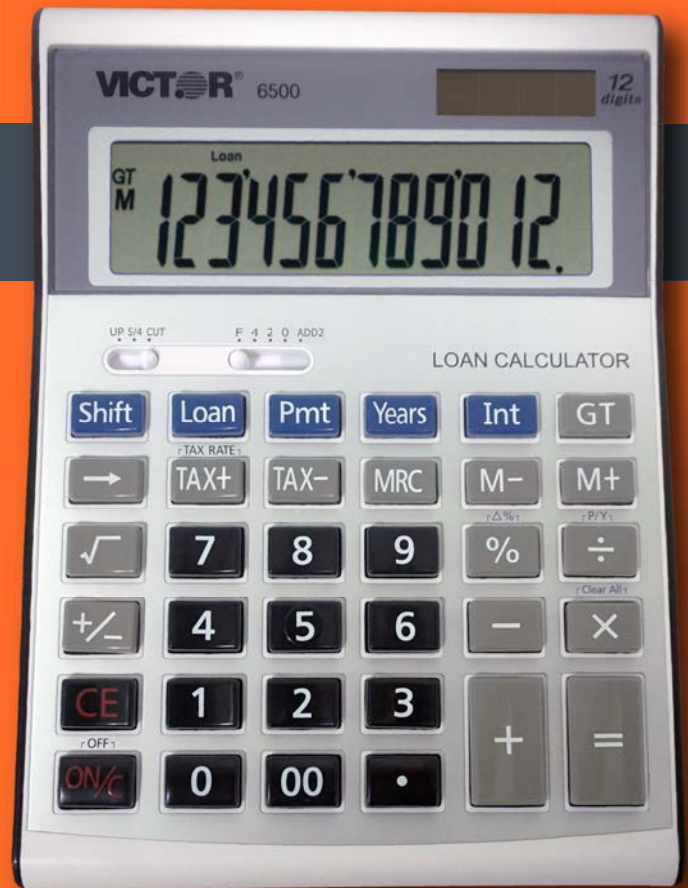

### Executive Financial Desktop Calculator with Loan Wizard

12 digit calculator is perfect for desktop use either at home or in the office. Features an extra large, angled LCD display. The loan wizard helps you effortlessly answer any loan question (simply input any three loan variables to compute the fourth). Other functions include: automatic tax keys, selectable decimal, square root key, grand total key, percent key, 3 key independent memory, change sign key, backspace key, delta percent and automatic power down.