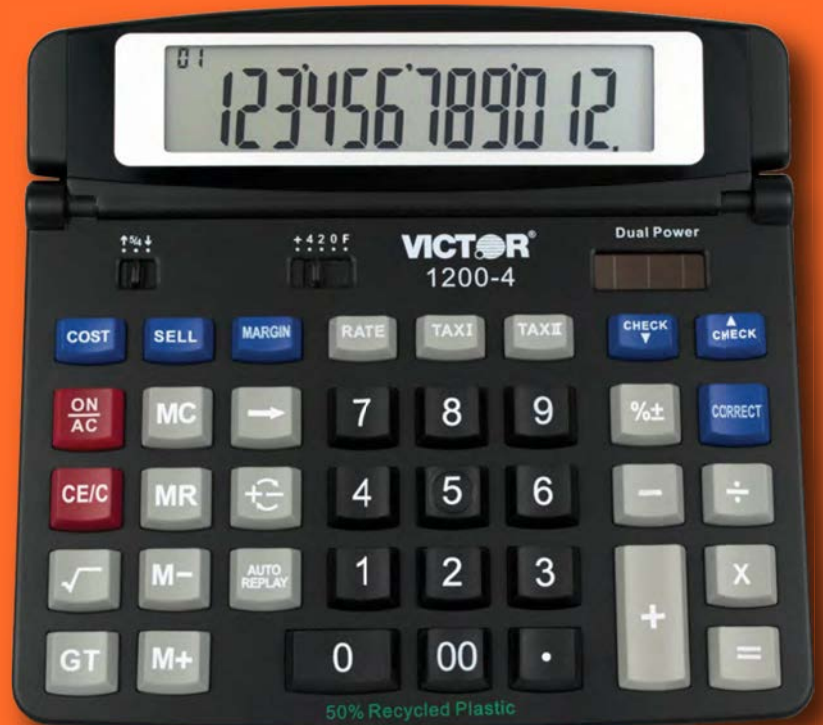

# Model 1200-4

## Professional Desktop Business Calculator with Check & Correct

12 digit calculator is perfect for desktop use either at home or in the office. Features an extra large LCD tilt display for easy viewing. Auto replay acts as a paperless printer, allowing the user to enter, check and correct up to 99 entries. Includes cost/sell/margin and two independent tax keys. Environmentally friendly calculator is manufactured with 50% recycled plastic.