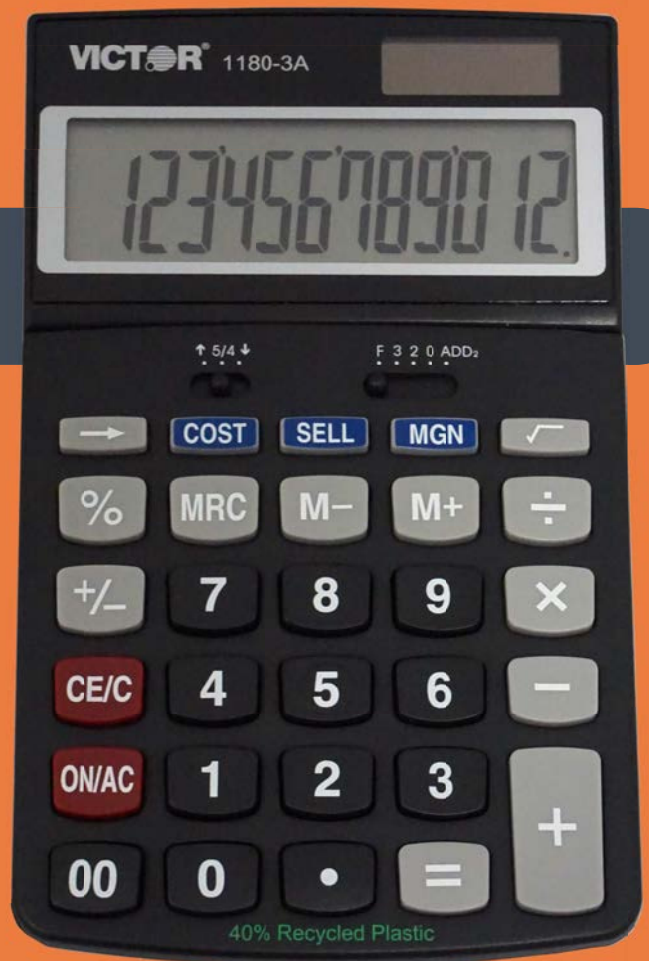

VICTOR®

Model 1180-3A

Business Desktop Calculator

12 digit calculator is perfect for desktop use either at home or in the office. Features an extra large, easy to read angled LCD display. Other functions include: selectable decimal and rounding slide switches, backspace key, percent key, square root key, change sign key, 3 key independent memory, and automatic constants. Operates on hybrid power.

Size (in)	6.5 D x 4.3 W x 1.0 H	Cost/Sell/Margin Keys	Yes
Weight (oz)	4.7	Mark Up Key	No
Product Color	Black	Automatic Tax Keys	No
Warranty (yrs)	2	Independent Memory	3 Key
Power Source	Hybrid (Solar/Battery)	Auto Replay	No
Battery Type	GPA76	Check/Correct	No
Number of Digits	12	Percent Key	Yes
Digit Size (mm)	16	Change Sign Key	Yes
Adjustable or Angled	Fixed Angle	Square Root Key	Yes
Key Type	Plastic	Round Up/Down Switch	Yes
Recycled Plastic	40%	Selectable Decimal Setting	Yes
Water/Shock Resistant	No	Grand Total	No
Financial Calculations	No	Backspace Key	Yes
Scientific Calculations	No	Automatic Constants	Yes
Currency Conversion	No	Slide On Cover	No
Loan Wizard	No		