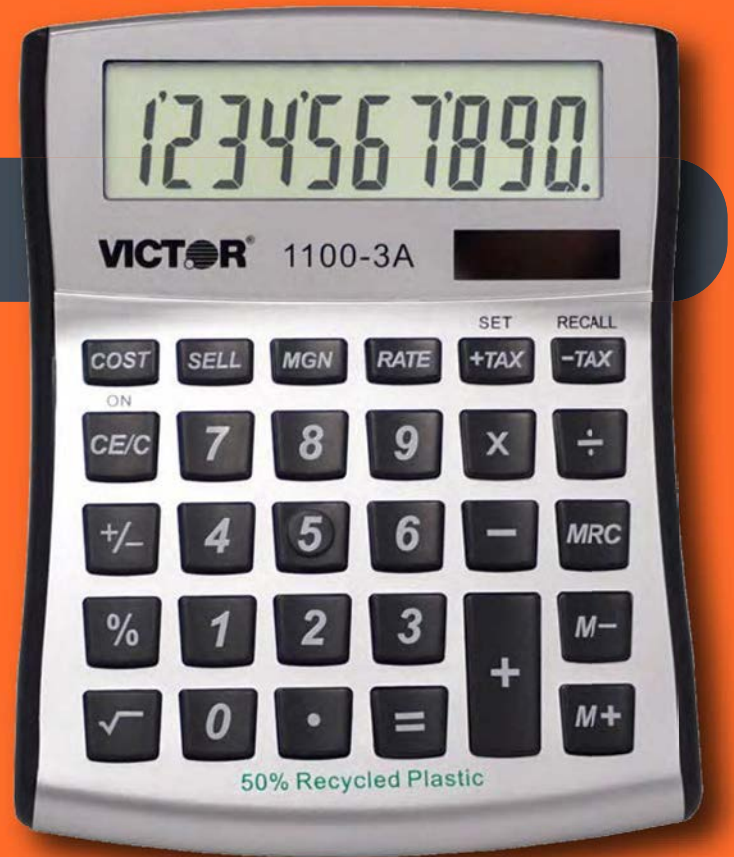

VICTOR®

Model 1100-3A

Business Desktop Calculator

10 digit calculator is perfect for desktop use either at home or in the office. Features an extra large, easy to read angled LCD display. Other functions include: selectable decimal and rounding slide switches, backspace key, percent key, square root key, change sign key, 3 key independent memory, and automatic constants. Operates on hybrid power.

Size (in)	5.1D x 4.1W x 1.1H	Cost/Sell/Margin Keys	Yes
Weight (oz)	2.4	Mark Up Key	No
Product Color	Silver	Automatic Tax Keys	Yes
Warranty (yrs)	2	Independent Memory	3 Key
Power Source	Hybrid (Solar/Battery)	Auto Replay	No
Battery Type	AG13	Check/Correct	No
Number of Digits	10	Percent Key	Yes
Digit Size (mm)	16	Change Sign Key	Yes
Adjustable or Angled	Angled	Square Root Key	Yes
Key Type	Plastic	Round Up/Down Switch	No
Recycled Plastic	50%	Selectable Decimal Setting	No
Water/Shock Resistant	No	Grand Total	No
Financial Calculations	No	Backspace Key	No
Scientific Calculations	No	Automatic Constants	Yes
Currency Conversion	No	Slide On Cover	No
Loan Wizard	No		