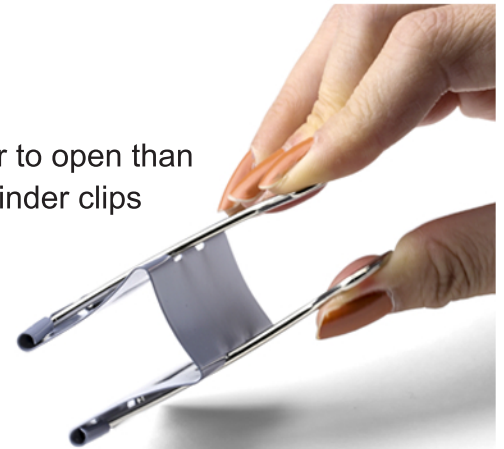

## EZ Binder Clips, Gray, 3 Sizes

*Easy to Open*

**99220, Small**

**99250, Medium**

**99200, Large**

- All the advantages of standard binder clips while requiring 30% less effort to open
- Perfect for anyone with reduced finger strength who has difficulty with standard clips
- Box of 12 clips, 3 sizes available
- Gray
- Patent Protected

3 sizes: 99200, Large (2.0" width, 1.0" capacity)  
 99250, Medium (1.25" width, 0.625" capacity)  
 99220, Small (0.75" width, 0.375" capacity)

30% easier to open than  
standard binder clips

### Specifications:

Item #: 99220 / 99250 / 99200

Item Dimensions (1 DZ):  
 2.8" x 1.7" x 0.9" (99220)  
 4.8" x 2.4" x 1.4" (99250)  
 6.4" x 4.0" x 2.0" (99200)

Weight: 0.09 lbs (99220), 0.26 lbs (99250)