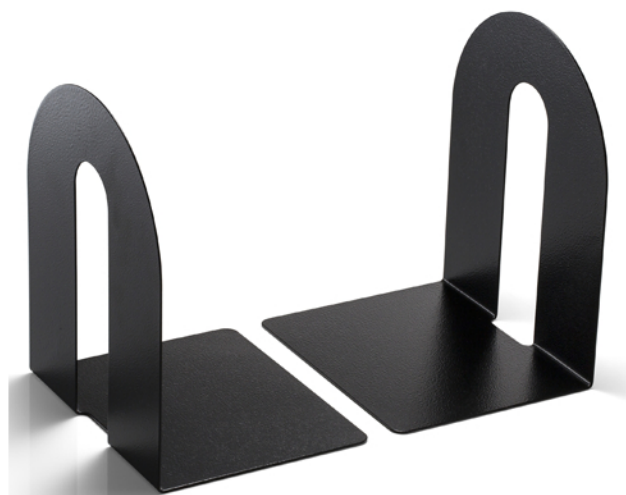

# Officemate® 93142

## Heavy Duty 10" Bookends Chip Proof Enamel, Non-Skid Base

### Description:

- Heavy duty bookends
- 10" high and 25% heavier than standard bookends
- Sturdy steel construction with chip-proof enamel coating
- Great for organizing bulky books and binders
- Black
- 1 pair of bookends

### Specifications:

Item #: 93142  
Item UPC: 042491931425  
Item Dimensions: 6.7 x 8.0 x 10.6"  
Weight: 3.86 lbs  
Material: Steel