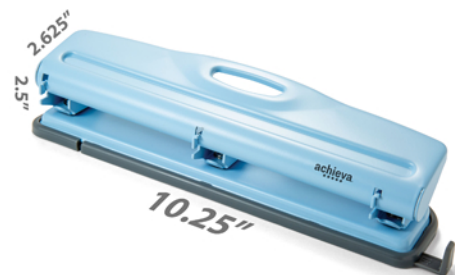

## Economy 3-Hole Punch, 12 Sheet Capacity

**90143**

**90140**

**90142**

**90145**

- Punches up to 12 sheets of 20 lb. paper
- 2 view windows to monitor chip buildup
- Chip catcher tray pops open easily for disposal
- Solid steel construction for lasting durability
- Perfect for home, school, or office
- Available in Black (90140), Pink (90142), White (90143), and Blue (90145)

**EASY PULL CHIP TRAY**

**ANTI-SLIP CHIP TRAY DESIGN**

**SEE-THRU WINDOW**

### Specifications:

Item #: 90140 / 90142 / 90143 / 90145

Item Dimensions: 10.4 x 2.9 x 2.0"

Weight: 1.10 lbs

Materials: Steel, Plastic