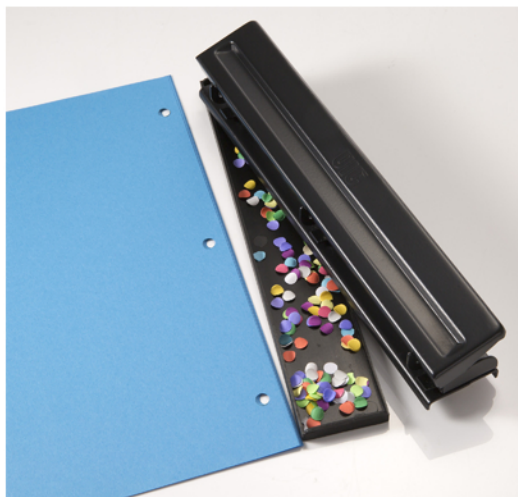

Officemate® 90099

Standard 3 Hole Punch, Black, with 8 Sheet Capacity

Description:

- Perfect for any home or office
- Simple to use standard hole punch
- Punches 9/32" holes in up to 8 sheets of 20 lb. paper
- Removable chip tray that can be easily emptied without causing a mess
- Black

Specifications:

Item #: 90099
Item UPC: 042491900995
Item Dimensions: 12.0 x 3.0 x 1.5"
Weight: 0.97 lbs
Material: Steel

Shelf Pack

Qty: 3
UPC: 30042491900996
Dimensions: 12.5 x 8.3 x 1.8"
Weight: 2.90 lbs

Master Carton

Qty: 36
UPC: 50042491900990
Dimensions: 17.5 x 13.0 x 11.5"
Weight: 34.83 lbs