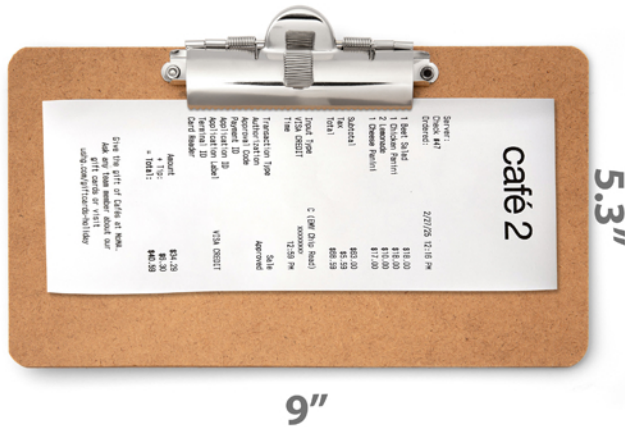

Officemate® 83156 / 83158

Receipt Clipboards, 12PK

Description:

Tired of searching for a pen? Digging for receipts? Our receipt clipboard is the perfect solution for servers, bartenders, & hospitality professionals who need to stay organized while juggling orders and payments. This clipboard makes every shift smoother, faster & more efficient.

- **Two Clip Orientations for Comfort & Convenience:** Available with a top or side clip, this clipboard allows for one handed use and flexibility.
- **No More Lost Pens:** Built-in pen holder means a pen is always available. No need to tie strings or tape pens to clipboards!
- **Improves Organization & Efficiency:** No more searching for what you need. Keep everything secure. Speed up transactions.
- **Compact Yet Functional:** Unlike bulky check presenters, this clipboard's sleek design is the perfect size for servers and bartenders.
- **Enhanced Durability & Grip:** The low rise clip & non-slip grip is more reliable in fast-paced environments compared to others.

**83158
Landscape**

**83156
Portrait**

Specifications:

Item #: 83156 / 83158
Item UPC: 042491831565 / 042491831589
Item Dimensions: 5.0 x 9.3 x 0.8" (83156)
5.3 x 9.0 x 0.8" (83158)
Weight: 0.209 lbs
Material: Wood, Metal

Master Carton

Qty: 1 PK of 12 clipboards
UPC: same as Item UPC
Dimensions: 10.3 x 6.3 x 6.5" (83156)
10.3 x 6.3 x 6.5" (83158)
Weight: 2.83 lbs