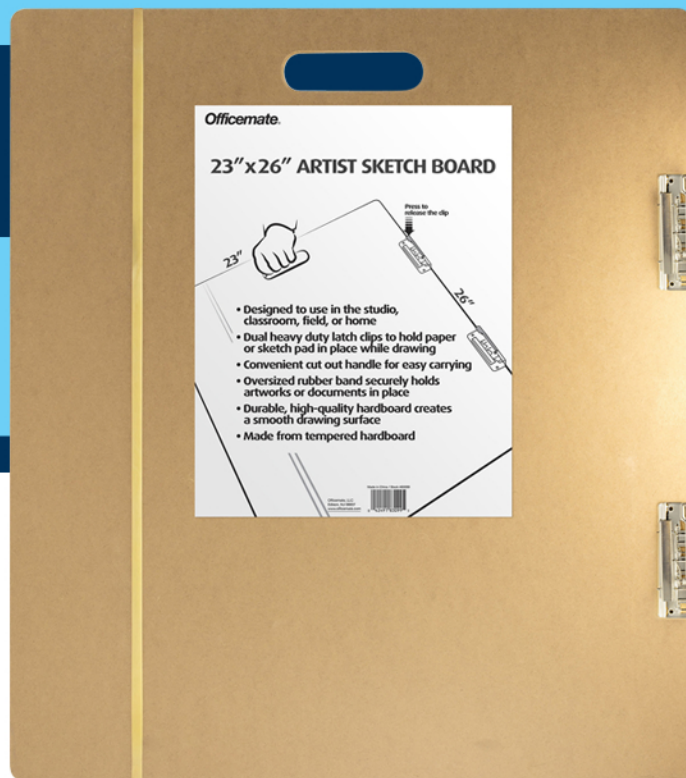

Officemate® 83099

23" x 26" Artist Sketch Board

Description:

- Designed to use in the studio, classroom, field, or home
- Dual heavy-duty latch clips to hold paper or sketch pad in place while drawing
- Convenient cut-out handle for easy carrying
- Oversized rubber band securely holds artworks or documents in place
- Durable, high-quality hardboard creates a smooth drawing surface
- Made from tempered hardboard

23"

Height 0.63"

26"

Specifications:

Shelf Pack

Master Carton

Item #: 83099

Item UPC: 042491830995

Item Dimensions: 26.0 x 23.0 x 0.6"

Weight: 3.25 lbs

Materials: Hardboard, steel, rubber

Qty: 1

Dimensions: 27.2 x 24.0 x 0.8"

Weight: 4.80 lbs