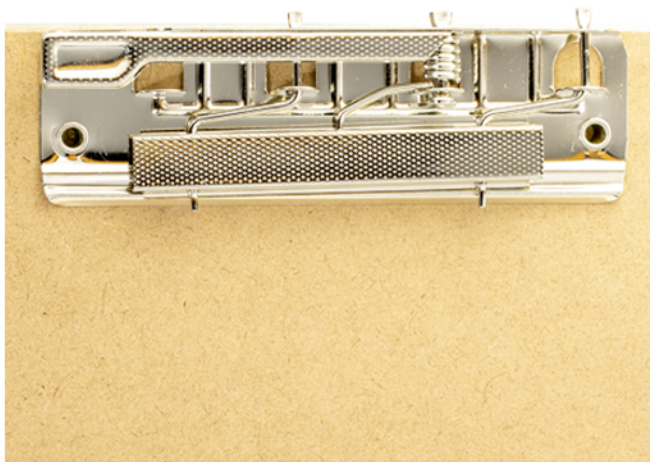

Officemate® 83099

23" x 26" Artist Sketch Board

Description:

- Designed to use in the studio, classroom, field, or home
- Dual heavy-duty latch clips to hold paper or sketch pad in place while drawing
- Convenient cut-out handle for easy carrying
- Oversized rubber band securely holds artworks or documents in place
- Durable, high-quality hardboard creates a smooth drawing surface
- Made from tempered hardboard

23"

Height 0.63"

26"

Specifications:

Shelf Pack

Master Carton

Item #: 83099

Item UPC: 042491830995

Item Dimensions: 26.0 x 23.0 x 0.6"

Weight: 3.25 lbs

Materials: Hardboard, steel, rubber

Qty: 1

Dimensions: 27.2 x 24.0 x 0.8"

Weight: 4.80 lbs