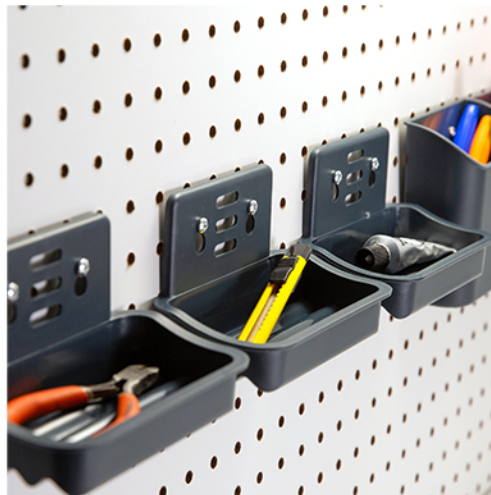

Officemate® 29422

Utility Tray Organizer for Pegboard & Slatwall 3PK

Description:

- Organizer for Office, Classroom, Workbench, Kitchen, Craft Room, and Garage
- Mounting hardware compatible with Peg Board and Slat Wall
- Includes 3 organizers and 6 mounting hardware with screws.
- Philips head screwdriver is needed, not included
- Color : Charcoal

Specifications:

Item #: 29422
Item UPC: 042491294223
Package Dimensions: 3.07" x 5.55" x 5.55"
Weight: 0.57 lbs
Materials: Plastic

Shelf Pack

Master Carton

Qty: 24
UPC: 50042491294228
Dimensions: 12.68" x 17.52" x 12.01"
Weight: 14.74 lbs