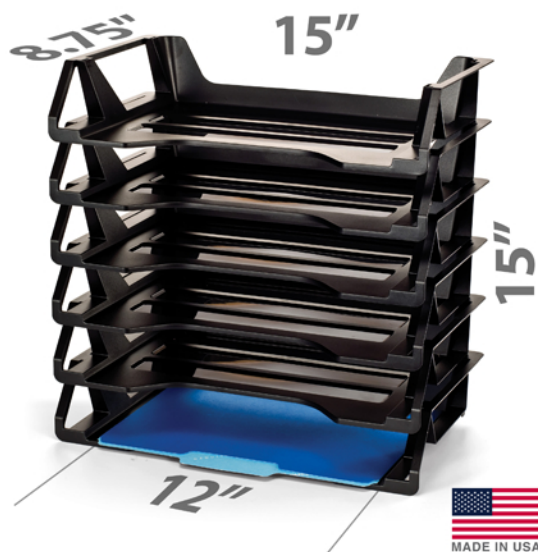

Recycled Side Load Letter Tray, 6/PK

Description:

- Organizes your papers in minimal space
- Stackable to increase filing area
- Self-stacking; supports are not needed
- Made from 30% recycled plastic
- Pack of 6
- Black

Specifications:

Item #: 26212
Item UPC: 042491262123
Item Dimensions: 15.6 x 5.0 x 10.4"
Weight: 2.85 lbs
Material: Plastic

Shelf Pack

Master Carton

Qty: 4
UPC: 50042491262128
Dimensions: 20.5 x 16.1 x 11.0"
Weight: 12.88 lbs