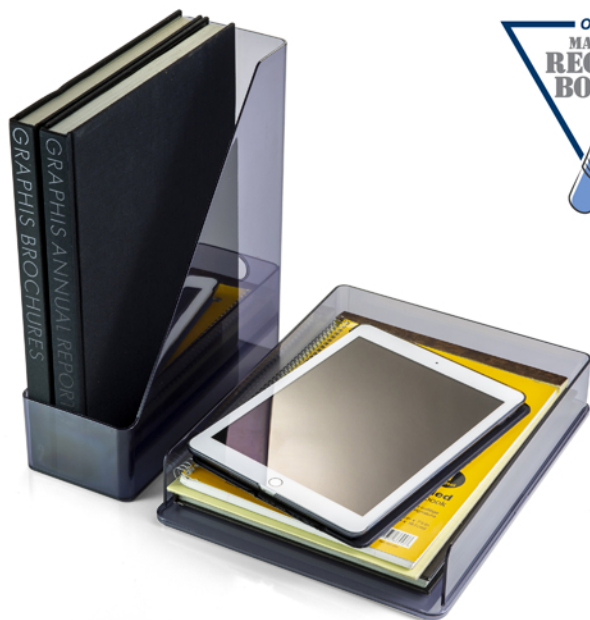

## Officemate Recycled Desktop Set, Letter Tray and Magazine File, Gray

### Description:

- Front load letter tray perfect for holding papers, folders, and notebooks
- Magazine file keeps different sized reading materials together and organized on tables, desks, or shelves
- Made from 100% recycled plastic bottles and packaged in 70% recycled materials
- Durable, sturdy translucent plastic guarantees long-lasting and reliable strength
- Elevate your desk space with this modern, stylish, and practical design
- Eco-friendly material reduces environmental impact

**Magazine File dimensions:**  
10.0"L x 4.0"W x 11.8"H

**Letter Tray dimensions:**  
12.5"L x 9.8"W x 2.2"H

### Specifications:

Item #: 26115  
Item UPC: 042491261157  
Item Dimensions: 12.9 x 10.3 x 4.3"  
Weight: 2.14 lbs  
Material: RPET recycled translucent plastic