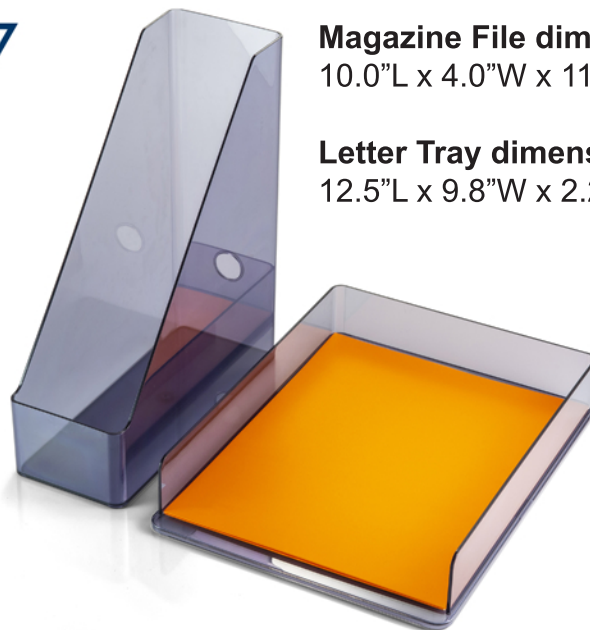

## Officemate Recycled Desktop Set, Letter Tray and Magazine File, Gray

### Description:

- Front load letter tray perfect for holding papers, folders, and notebooks
- Magazine file keeps different sized reading materials together and organized on tables, desks, or shelves
- Made from 100% recycled plastic bottles and packaged in 70% recycled materials
- Durable, sturdy translucent plastic guarantees long-lasting and reliable strength
- Elevate your desk space with this modern, stylish, and practical design
- Eco-friendly material reduces environmental impact

**Magazine File dimensions:**  
10.0"L x 4.0"W x 11.8"H

**Letter Tray dimensions:**  
12.5"L x 9.8"W x 2.2"H

### Specifications:

Item #: 26115  
Item UPC: 042491261157  
Item Dimensions: 12.9 x 10.3 x 4.3"  
Weight: 2.14 lbs  
Material: RPET recycled translucent plastic