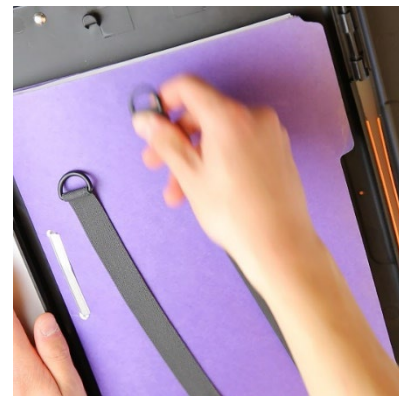

Carry-All Clipboard Storage Box, Black/ Green

Description:

- Mini, on-the-go to office. Perfect for coaches, teachers, estimators, field service reps, couriers etc.
- Designed for both letter-size and legal-size papers.
- Inner compartment stores devices up to 13" for consolidated travel
- Reinforced rubber corners protect against unexpected bumps and drops.
- Snap closure keeps cover secured to prevent losing personal items.

UPC: 500-42491-83325-6

Item Dimensions: 12.99" x 2.165" x 15.98"

Dimensions: N/A

Dimensions: 16.299" x 11.811 x 13.465"

Weight: 1.746 lbs.

Weight: N/A

Weight: 11.51 lbs.

Material: Plastic