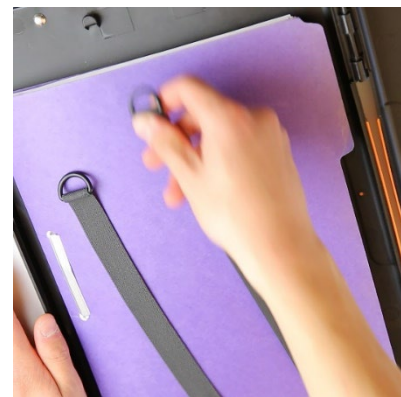

Carry-All Clipboard Storage Box, Black/ Gray

Description:

- Mini, on-the-go to office. Perfect for coaches, teachers, estimators, field service reps, couriers etc.
- Designed for both letter-size and legal-size papers.
- Inner compartment stores devices up to 13" for consolidated travel
- Reinforced rubber corners protect against unexpected bumps and drops.
- Snap closure keeps cover secured to prevent losing personal items.

UPC: 500-42491-83324-9

Item Dimensions: 12.992" x 2.165" x 15.984"

Dimensions: N/A

Dimensions: 16.299" x 11.811 x 13.465"

Weight: N/A

Weight: 11.51 lbs.

Weight: 1.746 lbs.