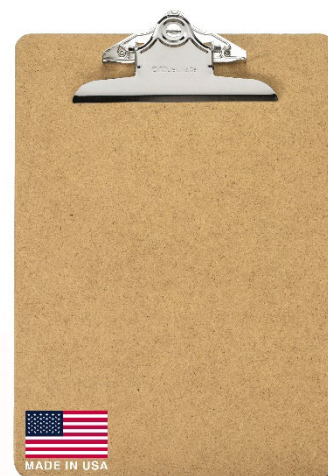

## Letter Size Wood Clipboard

### Description:

- Provides a smooth surface while firmly holding papers.
- Quality hardwood, smooth on both sides with beveled edges
- Designed for maximum durability. Smooth on both sides with beveled edges
- Holds letter size sheets.
- Rust-resistant 6" clamp securely holds up to 1" of paper.
- 6" coated metal spring clip
- Eco-Certified for sustainable use of wood fiber. Made from 100% recycled or recovered wood content.
- Hang Hole
- Made in USA

Dimensions: N/A

Dimensions: 23.25" x 7.5" x 9.625"

Weight: 0.63 lbs.

Weight: N/A

Weight: 15.11 lbs.

Material: Wood