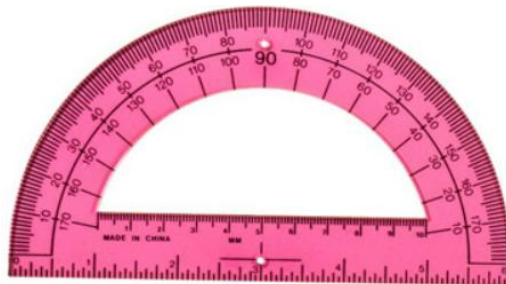

Achieva Protractor w/ 6" ruler, assorted translucent colors

Description:

- Achieva protractor w/ 6" ruler, assorted translucent colors.
- Designed to be easy to use.
- Provides accurate ruler or angle measurements.
- Assorted colors.

UPC: 500-42491-30202-2

Item Dimensions: 0.0" x 0.0" x 0.0"

Dimensions: 8.0" x 4.75" x 1.38"

Dimensions: 9.25" x 8.5" x 9.49"

Weight: 0.061 lbs.

Weight: 0.732 lbs.

Weight: 8.784 lbs.

Material: Plastic