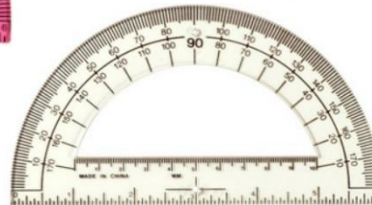

Achieva Protractor w/ 6" ruler, assorted translucent colors

Description:

- Achieva protractor w/ 6" ruler, assorted translucent colors.
- Designed to be easy to use.
- Provides accurate ruler or angle measurements.
- Assorted colors.

UPC: 500-42491-30202-2

Item Dimensions: 0.0" x 0.0" x 0.0"

Dimensions: 8.0" x 4.75" x 1.38"

Dimensions: 9.25" x 8.5" x 9.49"

Weight: 0.061 lbs.

Weight: 0.732 lbs.

Weight: 8.784 lbs.

Material: Plastic