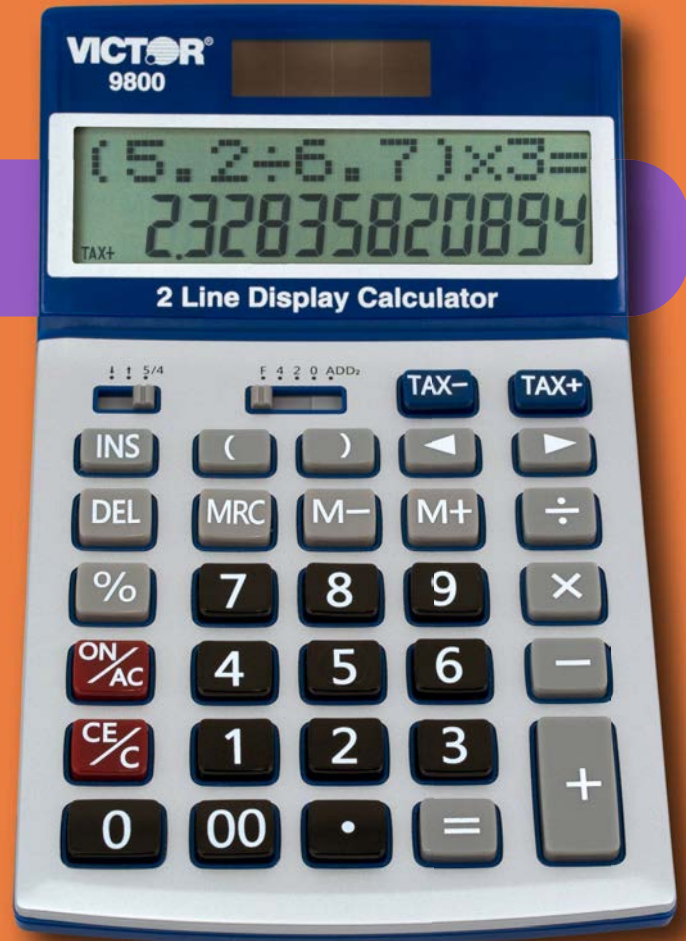

### 2-Line Display Easy Check™ Calculator

12 digit calculator is perfect for desktop use at home or in the office. The two-line display records and shows up to 100 key strokes. Left and right arrow keys allow the user to check entries. Insert and delete keys enable modification and correction of calculations. Parentheses keys enable complex calculations. Other functions include: automatic tax keys, selectable decimal and rounding slide switches, percent key, 3 key independent memory and automatic power down.

Size (in)	7.25 x 4.25 x 1.25	Two Line Display	Yes
Weight (oz)	5.6	Cost/Sell/Margin Keys	No
Product Color	Blue and White	Mark Up Key	No
Warranty (yrs)	2	Automatic Tax Keys	Yes
Power Source	Hybrid (Solar/Battery)	Independent Memory	Yes: 3 Key
Battery Type	L1131	Auto Replay	No
Number of Digits	12	Check/Correct	Yes
Digit Size (mm)	12	Percent Key	Yes
Adjustable or Angled	Adjustable Angle	Change Sign Key	No
Key Type	Plastic	Square Root Key	No
AntiMicrobial	No	Round Up/Down Switch	Yes
Recycled Plastic	No	Selectable Decimal Setting	Yes
Water/Shock Resistant	No	Grand Total	No
Insert Key	Yes	Backspace Key	Yes
Delete Key	Yes	Automatic Constants	Yes
Parentheses Key	Yes	Slide On Cover	No