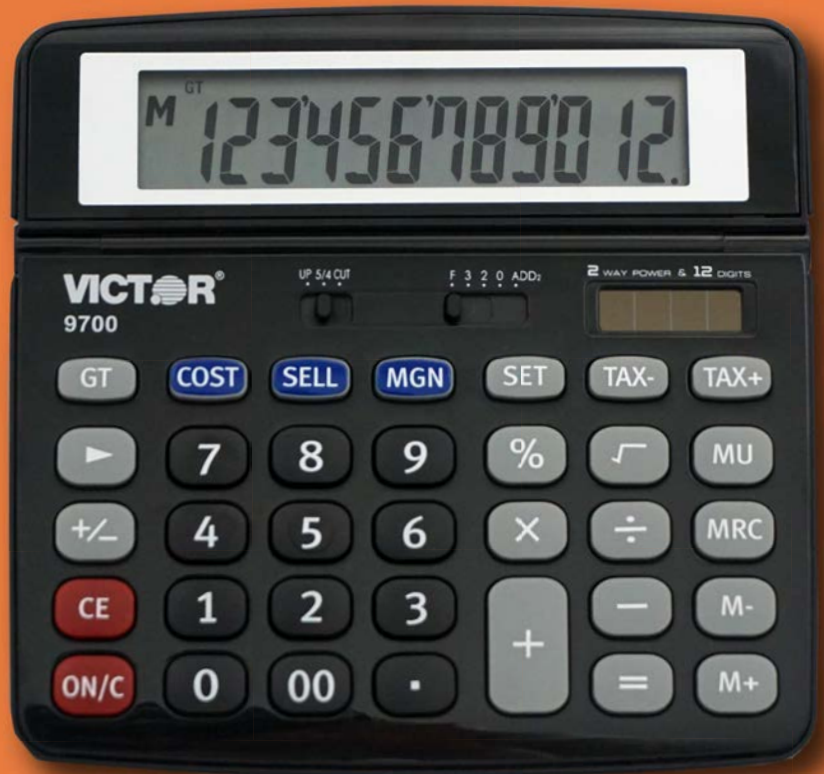

VICTOR®

Model 9700

Desktop Business Calculator with Cost-Sell-Margin Keys

12 digit calculator is perfect for desktop use either at home or in the office. Features an extra large LCD tilt display. Cost/sell/margin keys make for quick and easy calculations. Other functions include: mark up key, automatic tax keys, selectable decimal and rounding slide switches, square root key, grand total key, percent key, change sign key, backspace key, 3 key independent memory and automatic power down.

Size (in)	5.6 D x 6.0 W x 0.5 H	Loan Wizard	Yes
Weight (oz)	6.4	Cost/Sell/Margin Keys	Yes
Product Color	Black	Mark Up Key	No
Warranty (yrs)	2	Automatic Tax Keys	Yes
Power Source	Hybrid (Solar/Battery)	Independent Memory	Yes
Battery Type	L1131	Auto Replay	No
Number of Digits	12	Check/Correct	No
Digit Size (mm)	17	Percent Key	Yes
Adjustable or Angled	Adjustable	Change Sign Key	Yes
Key Type	Plastic	Square Root Key	Yes
AntiMicrobial	No	Round Up/Down Switch	No
Recycled Plastic	No	Selectable Decimal Setting	Yes
Water/Shock Resistant	No	Grand Total	Yes
Financial Calculations	No	Backspace Key	Yes
Scientific Calculations	No	Automatic Constants	Yes
Currency Conversion	No	Slide On Cover	No