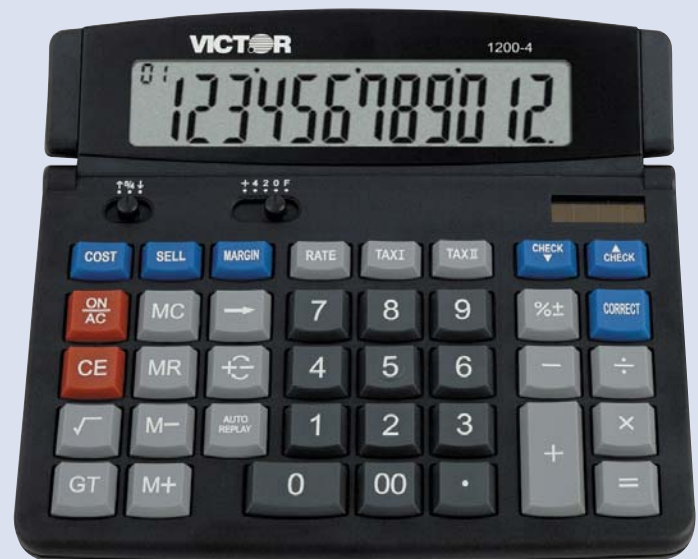

1200-4 Professional Desktop Calculator with Auto Replay, Check & Correct

- Super Large 12 Digit Tilt Display
- Automatic Replay
- Check & Correct up to 99 Previous Entries
- Manufactured with 50% Recycled Plastic
- Cost/Sell/Margin & 2 Independent Tax Keys
- Decimal Place and Rounding Selectors

**Feature
Loaded!**

Actual Size: 7"L x 7-1/4"W x 1"H

- Basic Math Functions: Add, Subtract, Divide & Multiply
- Change Sign, Backspace, & Square Root Keys
- 4 Key Independent Memory
- 2 Year Warranty