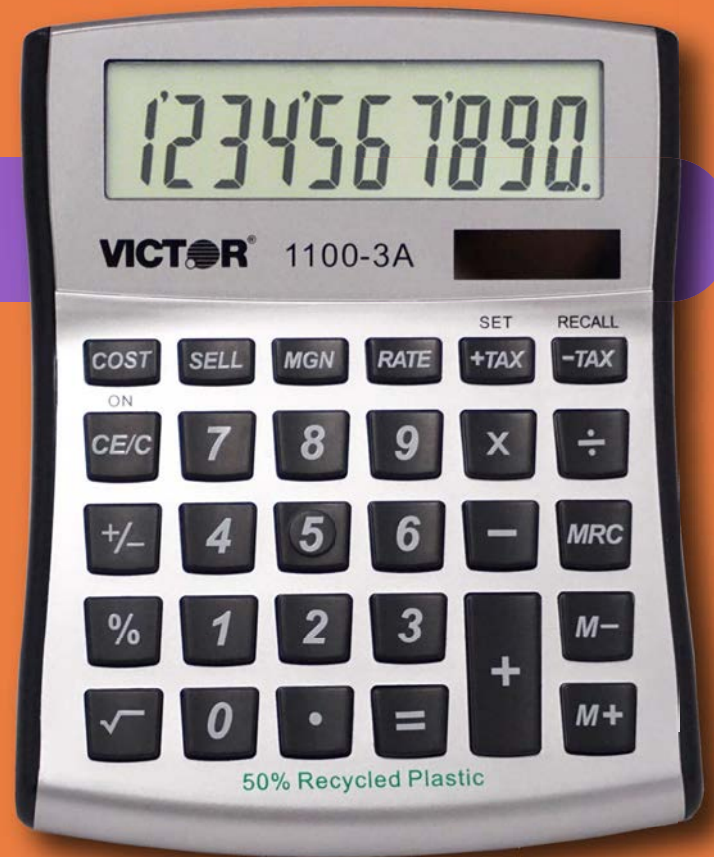

VICTOR®

Model 1100-3A

Business Desktop Calculator

12 digit calculator is perfect for desktop use either at home or in the office. Features an extra large, easy to read angled LCD display. Other functions include: selectable decimal and rounding slide switches, backspace key, percent key, square root key, change sign key, 3 key independent memory, and automatic constants. Operates on hybrid power.

Size (in)	5.1 D x 4.1 W x 1.1 H	Cost/Sell/Margin Keys	Yes
Weight (oz)	2.4	Mark Up Key	No
Product Color	Silver	Automatic Tax Keys	Yes
Warranty (yrs)	2	Independent Memory	3 Key
Power Source	Hybrid (Solar/Battery)	Auto Replay	No
Battery Type	AG13	Check/Correct	No
Number of Digits	10	Percent Key	Yes
Digit Size (mm)	16	Change Sign Key	Yes
Adjustable or Angled	Angled	Square Root Key	Yes
Key Type	Plastic	Round Up/Down Switch	No
Recycled Plastic	50%	Selectable Decimal Setting	No
Water/Shock Resistant	No	Grand Total	No
Financial Calculations	No	Backspace Key	No
Scientific Calculations	No	Automatic Constants	Yes
Currency Conversion	No	Slide On Cover	No
Loan Wizard	No		