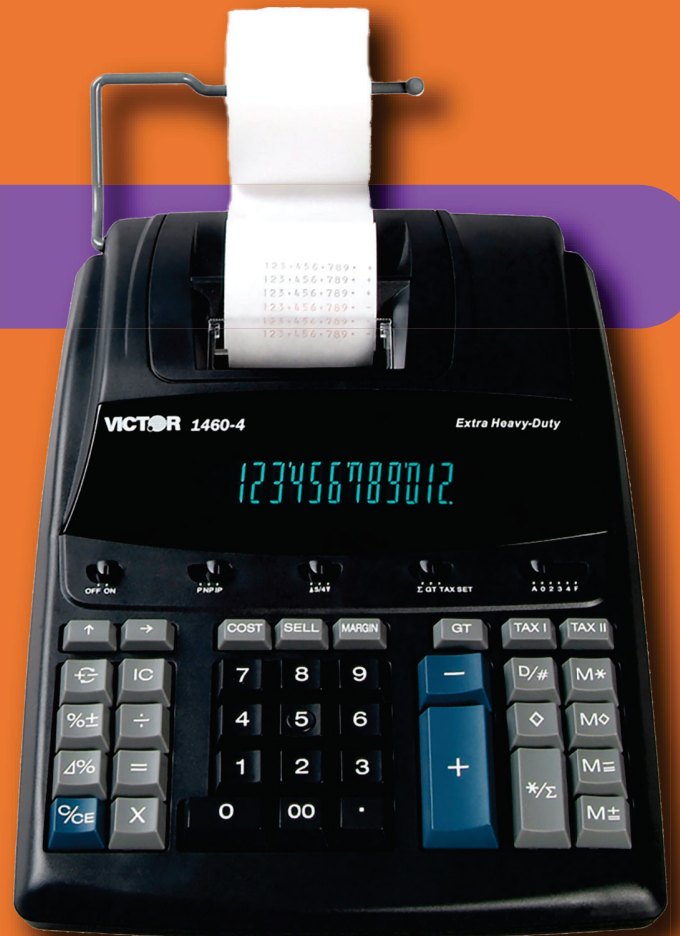

VICTOR®

Model 1460-4

Commercial Printing Calculator

12 digit calculator is perfect for the everyday advanced user, especially in a busy office setting. Extra heavy duty durability is perfect for power users. Features an extra large, fluorescent display digits for easy viewing. Contemporary black styling complements any modern desktop decor. Environmentally friendly, this calculator is manufactured with 45% recycled plastic. You can count on the fast and reliable 4.6 lines-per-second ribbon printer.

Print Type	Ribbon	Installment Loan Calculations	No
Ribbon/Roller Type	7010	Future/Present Value	No
Size (in)	12.3 D x 8.5 W x 3.0 H	Days Between Dates Calculations	No
Product Color	Black	Time Calculations	No
Weight (lbs)	3.7	Cost/Sell/Margin Keys	Yes
Warranty (yrs)	3	Mark Up Key	No
Power Source	AC	Two Independent Tax Keys	Yes
Battery Type	AC Only	Automatic Tax Keys	No
Calculator Stand	LS125	Item Count	Yes
Paper Type	2 1/4"	Grand Total	Yes
Print Color	Black and Red	Independent Memory	Yes
Number of Digits	12	Sigma Key	Yes
Digit Size (mm)	17	Delta Percent Key	Yes
Display Type	Fluorescent	Square Root Key	No
Print Speed (lps)	4.6	Change Sign Key	Yes
Print Size	Standard	Percent Key	Yes
Accepts 2-Ply Paper	Yes	Date/Non-Add Key	Yes
Time/Date Feature	Yes	Backspace Key	Yes
Recycled Plastic	45%	Round Up/Down Switch	Yes
Amortization	No	Selectable Decimal Setting	Yes