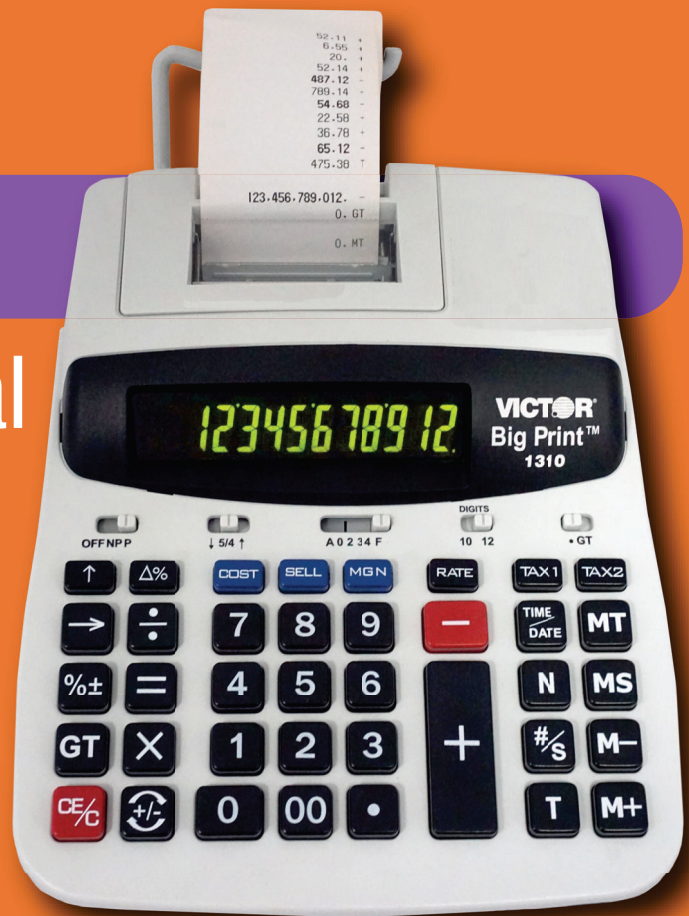

VICTOR®

Model 1310

Big Print™ Commercial Printing Calculator

Big Print™ is the first printing calculator with the option to function with 12 normal size digits or 10 Big Print™ digits. Big Print™ characters are 150% larger than any other calculator. The 1310 also features a 2-color 10/12 digit dot matrix display and a whisper-quiet thermal printer that prints 6.0 lines-per-second, making the Big Print™ easy on both the eyes and ears.

Print Type	Thermal	Reprint Function	No
Ribbon/Roller Type	N/A	Text Printing	No
Size (in)	9.5 D x 7.5 W x 2.2 H	Installment Loan Calculations	No
Product Color	White/Black	Amortization	No
Weight (lbs)	1.75	Future/Present Value	No
Warranty (yrs)	2	Days Between Dates Calculations	No
Power Source	AC	Time Calculations	No
Battery Type	AC Only	Cost/Sell/Margin Keys	Yes
Calculator Stand	LS125	Mark Up Key	No
Paper Type	Thermal, 2 1/4"	Two Independent Tax Keys	Yes
Print Color	Black	Automatic Tax Keys	No
Number of Digits	10/12	Item Count	Yes
Digit Size (mm)	15	Grand Total	Yes
Display Type	2-Color Dot Matrix	Independent Memories	1
Print Speed (lps)	6.0	Auto Averaging	No
Accepts 2-Ply Paper	No	Sigma Key	No
Recycled Plastic	No	Delta Percent Key	Yes
Time/Date Feature	Yes	Square Root Key	No
USB Capable	No	Change Sign Key	Yes
Help/Program Key	No	Percent Key	Yes