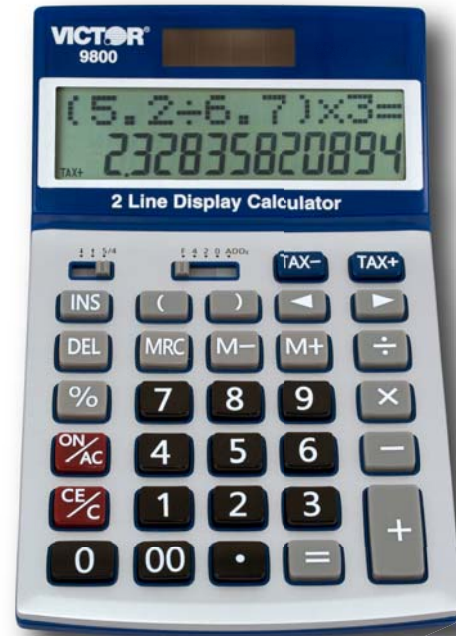

VICTOR®

9800

12 digit calculator is perfect for desktop use at home or in the office. The two-line display records and shows up to 100 key strokes. Left and right arrow keys allow the user to check entries. Insert and delete keys enable modification and correction of calculations. Parentheses keys enable complex calculations. Other functions include: automatic tax keys, selectable decimal and rounding slide switches, percent key, 3 key independent memory and automatic power down.

2-Line Easy Check™ Display Calculator

Specifications

Size (in)	7.25 x 4.25 x 1.25	Two Line Display	Yes
Weight (oz)	5.6	Cost/Sell/Margin Keys	No
Product Color	Blue and White	Mark Up Key	No
Warranty (yrs)	2	Automatic Tax Keys	Yes
Power Source	Hybrid (Solar/Battery)	Independent Memory	Yes: 3 Key
Battery Type	L1131	Auto Replay	No
Number of Digits	12	Check/Correct	Yes
Digit Size (mm)	12	Percent Key	Yes
Adjustable or Angled	Adjustable Angle	Change Sign Key	No
Key Type	Plastic	Square Root Key	No
AntiMicrobial	No	Round Up/Down Switch	Yes
Recycled Plastic	No	Selectable Decimal Setting	Yes
Water/Shock Resistant	No	Grand Total	No
Insert Key	Yes	Backspace Key	Yes
Delete Key	Yes	Automatic Constants	Yes
Parentheses Key	Yes	Slide On Cover	No