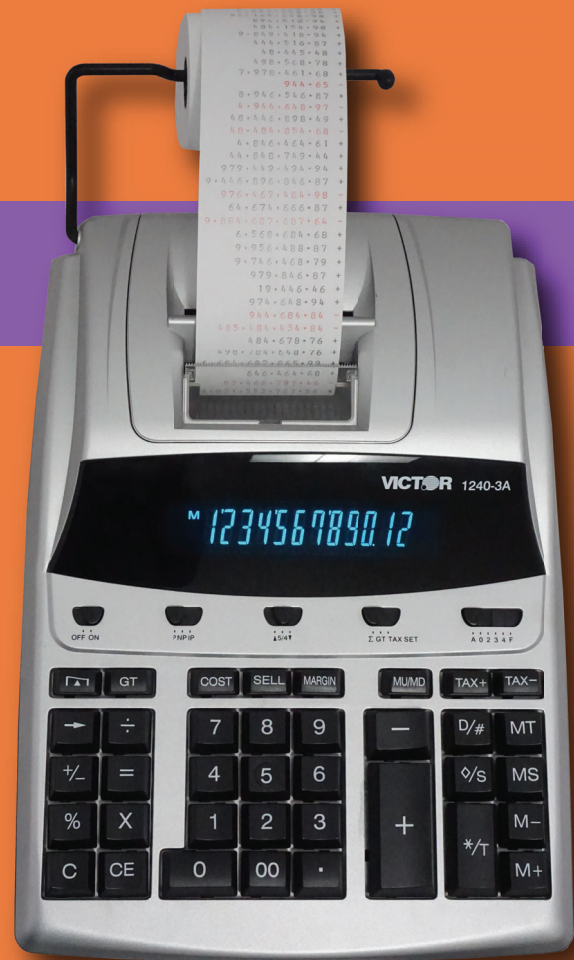

VICTOR®

Model 1240-3A

Commercial Printing Calculator

12 digit calculator is perfect for the everyday or moderate user, especially in a busy office setting. Contemporary silver and black styling complements any modern desktop decor. Environmentally friendly, this calculator is manufactured with 45% recycled plastic.

Print Type	Ribbon	Installment Loan Calculations	No
Ribbon/Roller Type	7010	Future/Present Value	No
Size (in)	12.3 D x 8.5 W x 3.0 H	Days Between Dates Calculations	No
Product Color	Silver	Time Calculations	No
Weight (lbs)	4.6	Cost/Sell/Margin Keys	Yes
Warranty (yrs)	3	Mark Up Key	Yes
Power Source	AC	Two Independent Tax Keys	No
Battery Type	AC Only	Automatic Tax Keys	Yes
Calculator Stand	LS125	Item Count	Yes
Paper Type	2 1/4"	Grand Total	Yes
Print Color	Black and Red	Independent Memory	Yes
Number of Digits	12	Sigma Key	Yes
Digit Size (mm)	15	Delta Percent Key	Yes
Display Type	Fluorescent	Square Root Key	No
Print Speed (lps)	4.5	Change Sign Key	Yes
Accepts 2-Ply Paper	Yes	Percent Key	Yes
Recycled Plastic	45%	Date/Non-Add Key	Yes
Time/Date Feature	No	Backspace Key	Yes
USB Capable	No	Round Up/Down Switch	Yes
Amortization	No	Selectable Decimal Setting	Yes