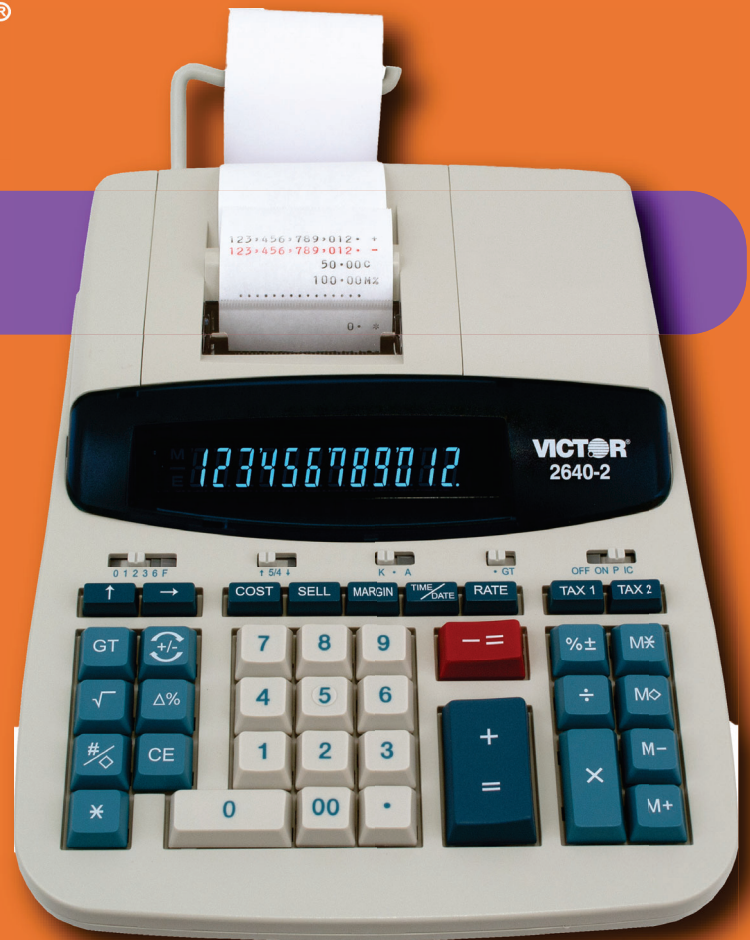

# Commercial Printing Calculator

12 digit calculator is perfect for the everyday advanced user, especially in a busy office setting. Left-Side Total Key and Equals Plus Logic make this the perfect calculator for people accustomed to using a calculator with the total key on the left side of the keyboard. Includes cost/sell/margin and two independent tax keys.