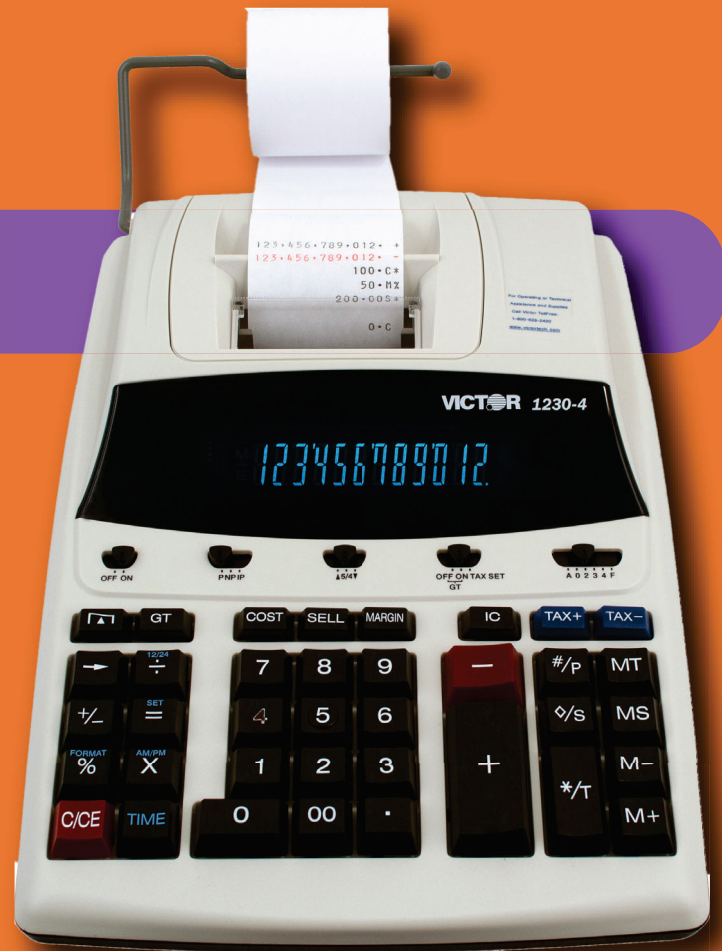

VICTOR®

Model 1230-4

Commercial Printing Calculator

12 digit calculator is perfect for the everyday or occasional user, especially in a small office or home office setting. Features an extra large fluorescent display for easy viewing. Contemporary white and black styling complements any modern desktop decor. Cost/sell/margin keys make for quick and easy profit margin calculations (simply enter two variables and the third automatically appears).

Print Type	Ribbon	Installment Loan Calculations	No
Ribbon/Roller Type	7010	Future/Present Value	No
Size (in)	12.3 D x 8.5 W x 3.0 H	Days Between Dates Calculations	No
Product Color	White	Time Calculations	No
Weight (lbs)	2.2	Cost/Sell/Margin Keys	Yes
Warranty (yrs)	2	Mark Up Key	No
Power Source	AC	Two Independent Tax Keys	No
Battery Type	AC Only	Automatic Tax Keys	Yes
Calculator Stand	LS125	Item Count	Yes
Paper Type	2 1/4"	Grand Total	Yes
Print Color	Black and Red	Independent Memory	Yes
Number of Digits	12	Sigma Key	Yes
Digit Size (mm)	17	Delta Percent Key	No
Display Type	Fluorescent	Square Root Key	No
Print Speed (lps)	4.0	Change Sign Key	Yes
Accepts 2-Ply Paper	No	Percent Key	Yes
Recycled Plastic	No	Date/Non-Add Key	Yes
Time/Date Feature	Yes	Backspace Key	Yes
USB Capable	No	Round Up/Down Switch	Yes
Amortization	No	Selectable Decimal Setting	Yes