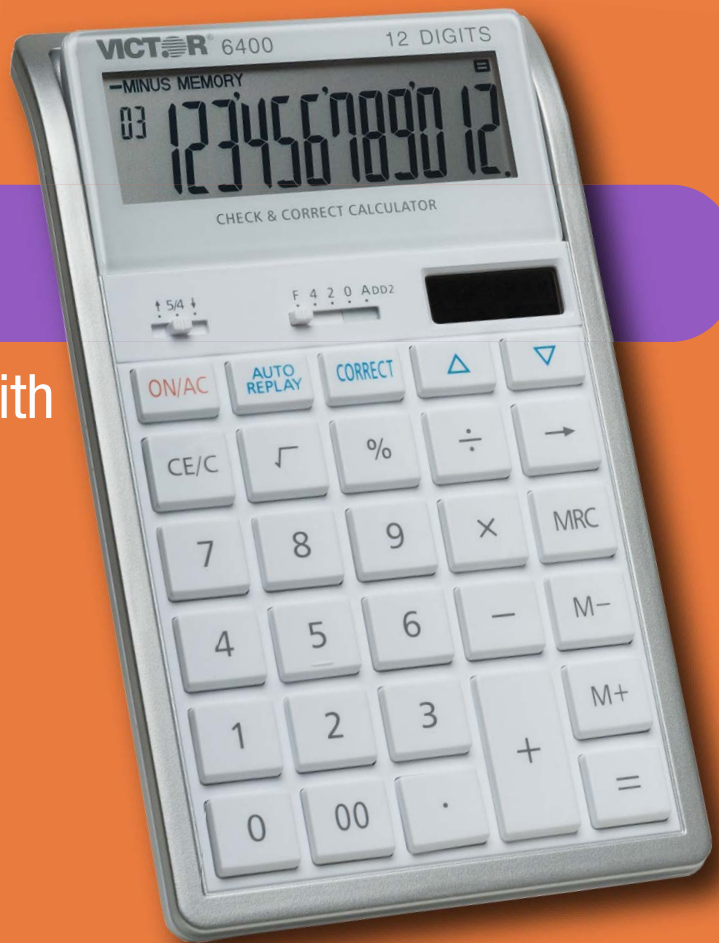

VICTOR®

Model 6400

Professional Desktop Calculator with Auto-Replay and Check & Correct

12 digit desktop calculator with sleek white design and silver accents is perfect for the modern office. Features a large LCD tilt display for easy viewing. Check and correct function lets you scroll through and modify your entries. Other functions include: selectable decimal and rounding switches, percent key, automatic constants, backspace key, 3 key independent memory, automatic power down, and hybrid power (solar/battery backup). 2 year manufacturer's standard warranty.

Size (in)	7.0 D x 4.3 W x 0.8 H	Loan Wizard	No
Weight (oz)	5.6	Cost/Sell/Margin Keys	No
Product Color	White & Silver	Mark Up Key	No
Warranty (yrs)	2	Automatic Tax Keys	No
Power Source	Hybrid (Solar/Battery)	Independent Memory	3 Key
Battery Type	L1154	Auto Replay	Yes
Number of Digits	12	Check/Correct	Yes
Digit Size (mm)	21	Percent Key	Yes
Adjustable or Angled	Adjustable	Change Sign Key	No
Key Type	Plastic	Square Root Key	Yes
AntiMicrobial	No	Round Up/Down Switch	Yes
Recycled Plastic	50%	Selectable Decimal Setting	Yes
Water/Shock Resistant	No	Grand Total	No
Financial Calculations	No	Backspace Key	Yes
Scientific Calculations	No	Automatic Constants	Yes
Currency Conversion	No	Slide On Cover	No