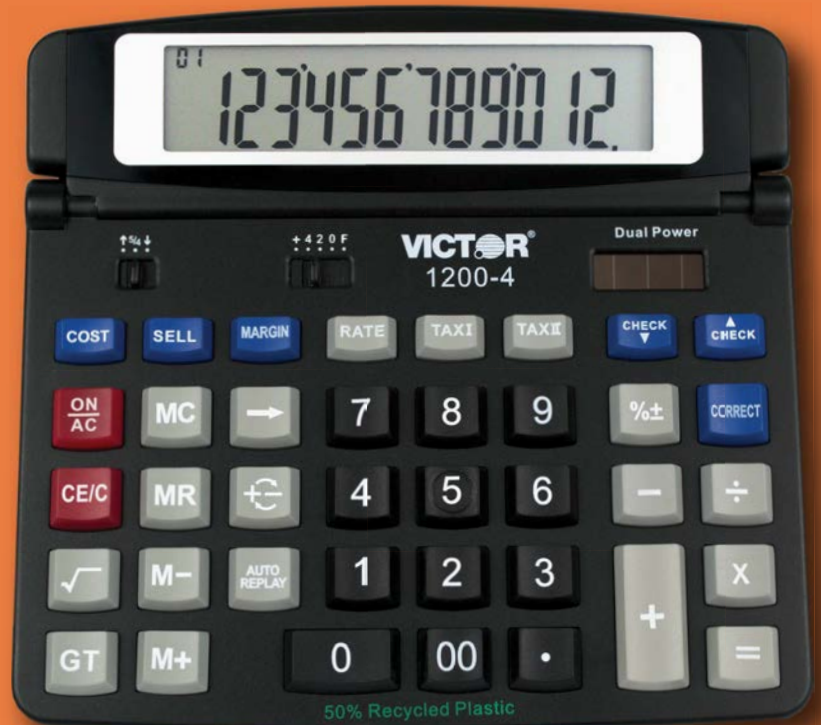

# Model 1200-4

## Professional Desktop Business Calculator with Check & Correct

12 digit calculator is perfect for desktop use either at home or in the office. Features an extra large LCD tilt display for easy viewing. Auto replay acts as a paperless printer, allowing the user to enter, check and correct up to 99 entries. Includes cost/sell/margin and two independent tax keys. Environmentally friendly calculator is manufactured with 50% recycled plastic.

Size (in)	7.0 D x 7.5 W x 1.3 H	Loan Wizard	No
Weight (oz)	8.0	Cost/Sell/Margin Keys	Yes
Product Color	Black	Mark Up Key	No
Warranty (yrs)	2	Automatic Tax Keys	Yes
Power Source	Hybrid (Solar/Battery)	Independent Memory	4 Key
Battery Type	AG13	Auto Replay	Yes
Number of Digits	12	Check/Correct	Yes
Digit Size (mm)	21	Percent Key	Yes
Adjustable or Angled	Adjustable	Change Sign Key	Yes
Key Type	Plastic	Square Root Key	Yes
AntiMicrobial	No	Round Up/Down Switch	Yes
Recycled Plastic	50%	Selectable Decimal Setting	Yes
Water/Shock Resistant	No	Grand Total	Yes
Financial Calculations	No	Backspace Key	Yes
Scientific Calculations	No	Automatic Constants	Yes
Currency Conversion	No	Slide On Cover	No