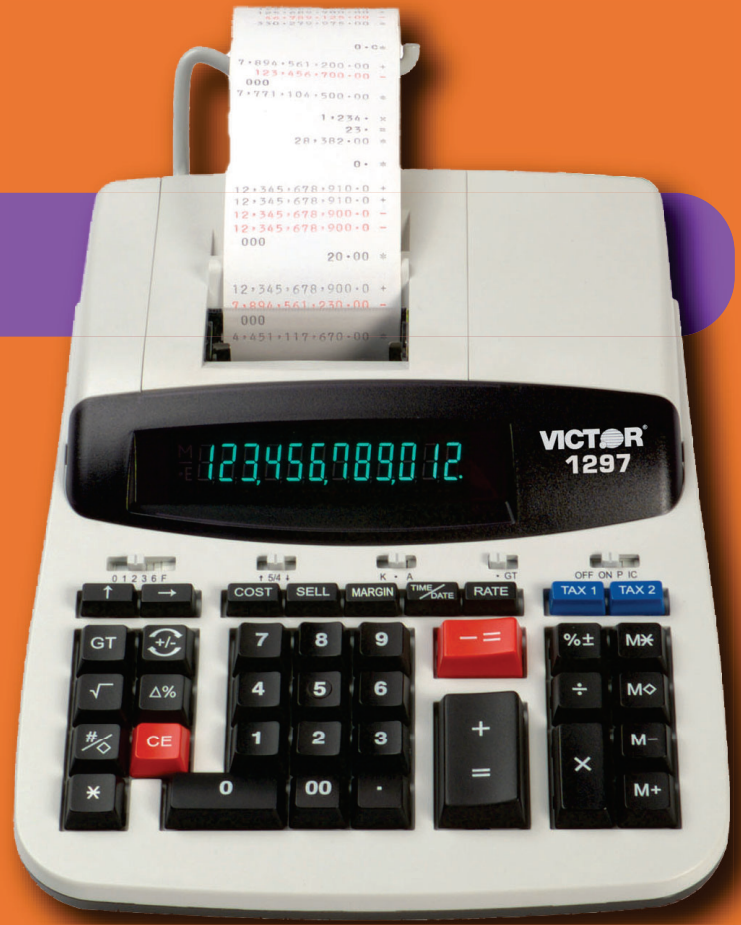

## Model 1297

# Commercial Printing Calculator

12 digit calculator is perfect for the everyday or occasional user, especially in a small office or home office setting. Left-Side Total Key and Equals Plus Logic make this the perfect calculator for people accustomed to using a calculator with the total key on the left side of the keyboard. Includes cost/sell/margin keys and two independent tax keys.

Print Type	Ribbon	Installment Loan Calculations	No
Ribbon/Roller Type	7010	Future/Present Value	No
Size (in)	11.0 D x 8.0 W x 3.0 H	Days Between Dates Calculations	No
Product Color	White	Time Calculations	No
Weight (lbs)	3.7	Cost/Sell/Margin Keys	Yes
Warranty (yrs)	2	Mark Up Key	No
Power Source	AC	Two Independent Tax Keys	Yes
Battery Type	AC Only	Automatic Tax Keys	No
Calculator Stand	LS125	Item Count	Yes
Paper Type	2 1/4"	Grand Total	Yes
Print Color	Black and Red	Independent Memory	Yes
Number of Digits	12	Sigma Key	No
Digit Size (mm)	15	Delta Percent Key	Yes
Display Type	Fluorescent	Square Root Key	Yes
Print Speed (lps)	4.5	Change Sign Key	Yes
Accepts 2-Ply Paper	Yes	Percent Key	Yes
Recycled Plastic	No	Date/Non-Add Key	No
Time/Date Feature	Yes	Backspace Key	Yes
USB Capable	No	Round Up/Down Switch	Yes
Amortization	No	Selectable Decimal Setting	Yes