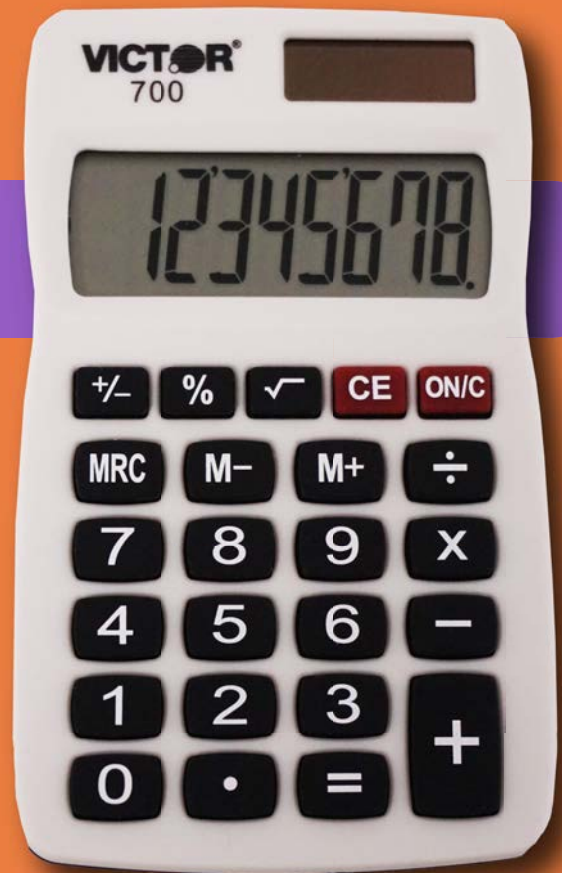

VICTOR®

Model 700

Pocket Calculator

8 digit pocket calculator is perfect for school, home or the office. The LCD display with extra large 14mm display digits is easy on the eyes. The calculator has an ergonomic shape with easy-grip contours that fits comfortably in your hands. The compact size increases portability and fits perfectly in your pocket or purse. Other functions include: non-slip rubber keys, percent key and square root key. Operates on hybrid power (solar/battery backup).

Size (in)	4.0 D x 2.5 W x 0.3 H	Loan Wizard	No
Weight (oz)	1.6	Cost/Sell/Margin Keys	No
Product Color	Off White	Mark Up Key	No
Warranty (yrs)	2	Automatic Tax Keys	No
Power Source	Hybrid (Solar/Battery)	Independent Memory	3 Key
Battery Type	AG10	Auto Replay	No
Number of Digits	8	Check/Correct	No
Digit Size (mm)	14	Percent Key	Yes
Adjustable or Angled	N/A	Change Sign Key	Yes
Key Type	Rubber	Square Root Key	Yes
AntiMicrobial	No	Round Up/Down Switch	No
Recycled Plastic	No	Selectable Decimal Setting	No
Water/Shock Resistant	No	Grand Total	No
Financial Calculations	No	Backspace Key	No
Scientific Calculations	No	Automatic Constants	Yes
Currency Conversion	No	Protective Cover	No