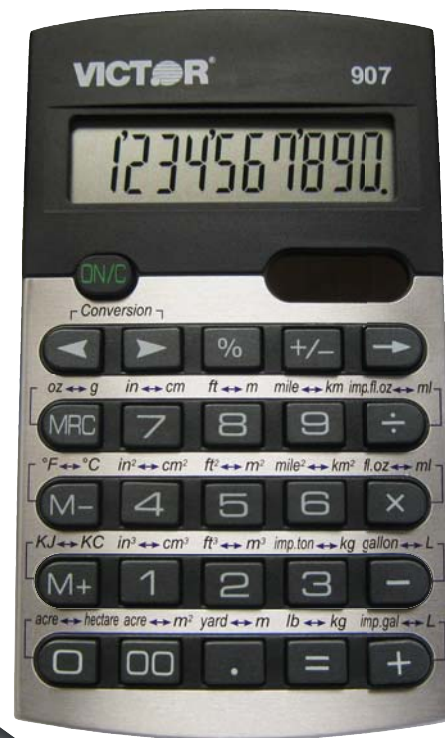

# 907

10 digit calculator features 20 built-in metric conversion functions including: length, area, capacity, weight, volume, energy and temperature conversions. The calculator includes an easy to read LCD display. Other functions include: backspace, change sign, percent, square root keys and three key independent memory. Contemporary silver and black design. Operates on hybrid power (solar/battery backup). 2 year manufacturer's standard warranty.

## Portable Metric Conversion Calculator with 20 Built-In Conversions

### Specifications

Size (in)	5.6 x 2.7 x 0.3	Loan Wizard	No
Weight (oz)	1.9	Cost/Sell/Margin Keys	No
Product Color	Silver and Black	Mark Up Key	No
Warranty (yrs)	2	Automatic Tax Keys	No
Power Source	Hybrid (Solar/Battery)	Independent Memory	Yes: 3 Key
Battery Type	L1131	Auto Replay	No
Number of Digits	10	Check/Correct	No
Digit Size (mm)	10	Percent Key	Yes
Adjustable or Angled	N/A	Change Sign Key	Yes
Key Type	Plastic	Square Root Key	No
AntiMicrobial	No	Round Up/Down Switch	No
Recycled Plastic	No	Selectable Decimal Setting	No
Water/Shock Resistant	No	Grand Total	No
Conversion Calculations	Yes	Backspace Key	No
Scientific Calculations	No	Automatic Constants	Yes
Currency Conversion	No	Slide On Cover	No