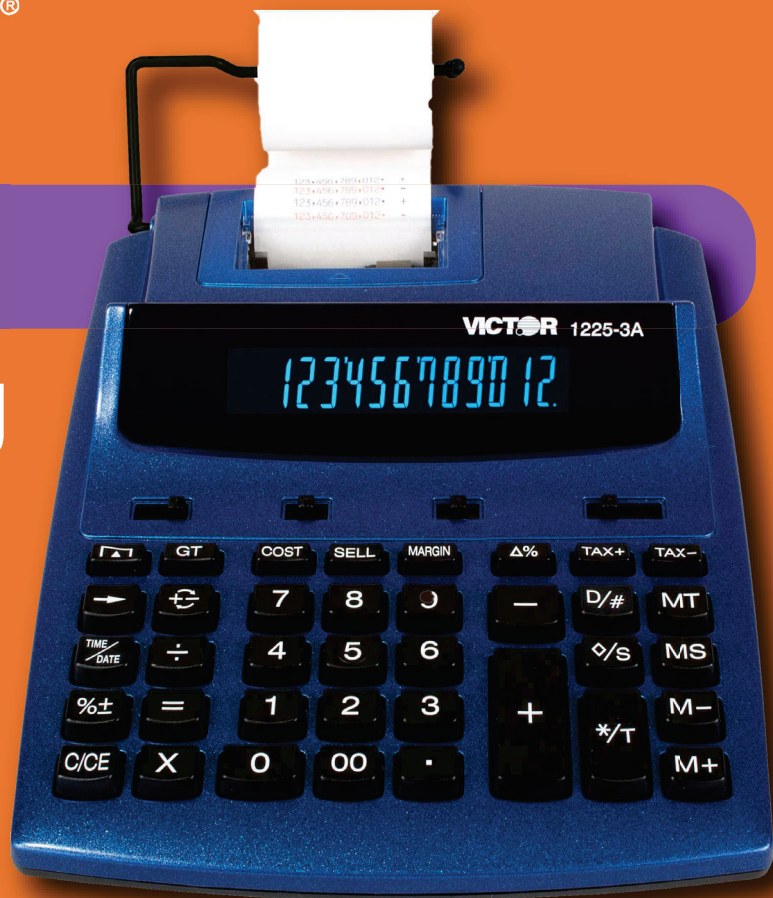

# Commercial Printing Calculator

12 digit calculator is perfect for the occasional user, especially in a small office or home office setting. Features an extra large fluorescent display for easy viewing. Contemporary silver and black styling complements any modern desktop decor. Environmentally friendly, this calculator is manufactured with 45% recycled plastic.